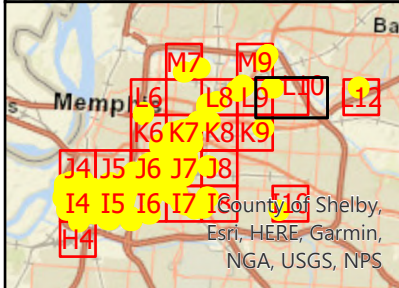

Legend

- GravityMain
- GravityMain_Grid

BLACK & VEATCH
Building a world of difference.

IRP-L10