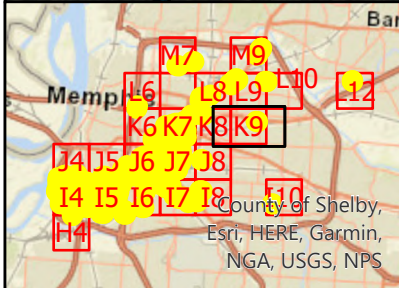

Legend

- GravityMain
- GravityMain_Grid

IRP-K9