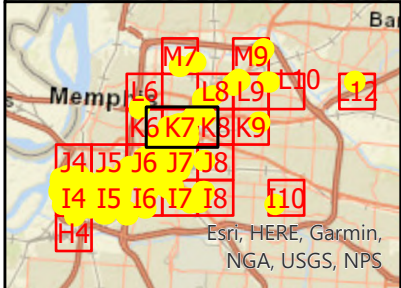

Legend

- GravityMain
- GravityMain_Grid

BLACK & VEATCH
Building a world of difference.

IRP-K7