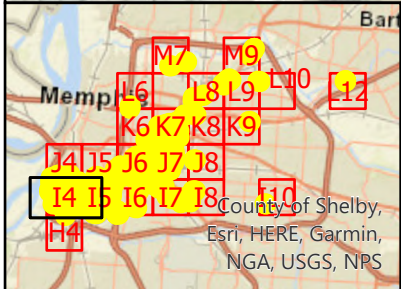

Legend

- GravityMain
- GravityMain_Grid

BLACK & VEATCH
Building a world of difference.

IRP-I4