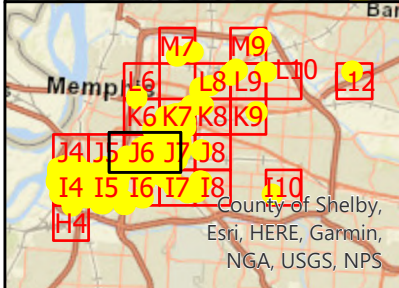

Legend

- GravityMain
- GravityMain_Grid

BLACK & VEATCH
Building a world of difference.

IRP-J6

Esri, HERE, Garmin, iPC, Maxar