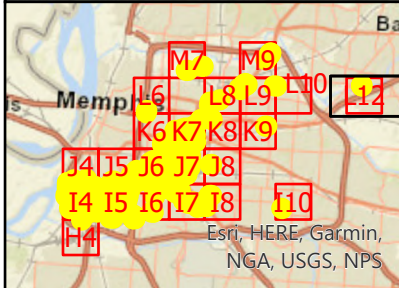

Esri, HERE, Garmin,
NGA, USGS, NPS

Legend

- GravityMain
- GravityMain_Grid

BLACK & VEATCH
Building a world of difference.™

IRP-L12