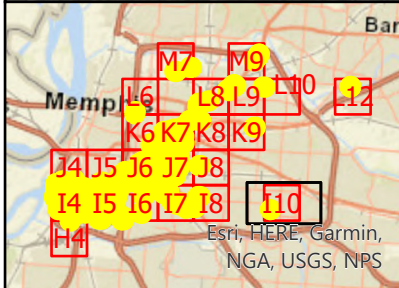

Legend

- GravityMain
- GravityMain_Grid

BLACK & VEATCH
Building a world of difference.

IRP-I10