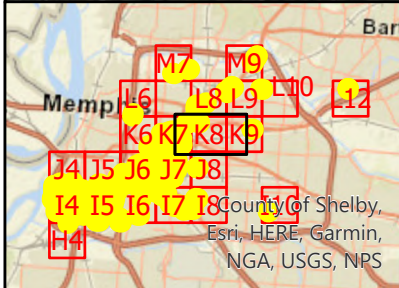

Legend

- GravityMain
- GravityMain_Grid

N

BLACK & VEATCH
Building a world of difference.

IRP-K8

Esri, HERE, Garmin, iPC, Maxar
The links at Galloway