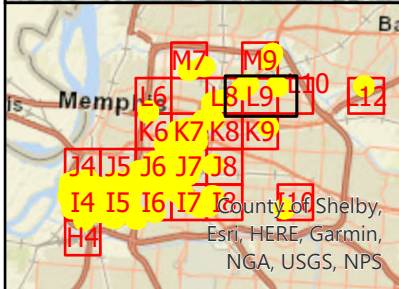

Legend

- GravityMain
- GravityMain_Grid

IRP-L9