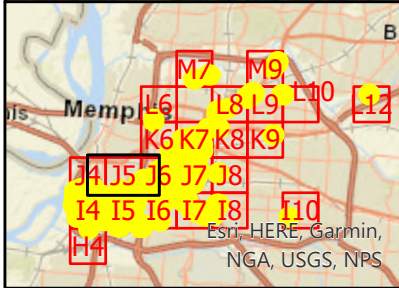

Legend

- GravityMain
- GravityMain_Grid

BLACK & VEATCH
Building a world of difference.™

IRP-L6